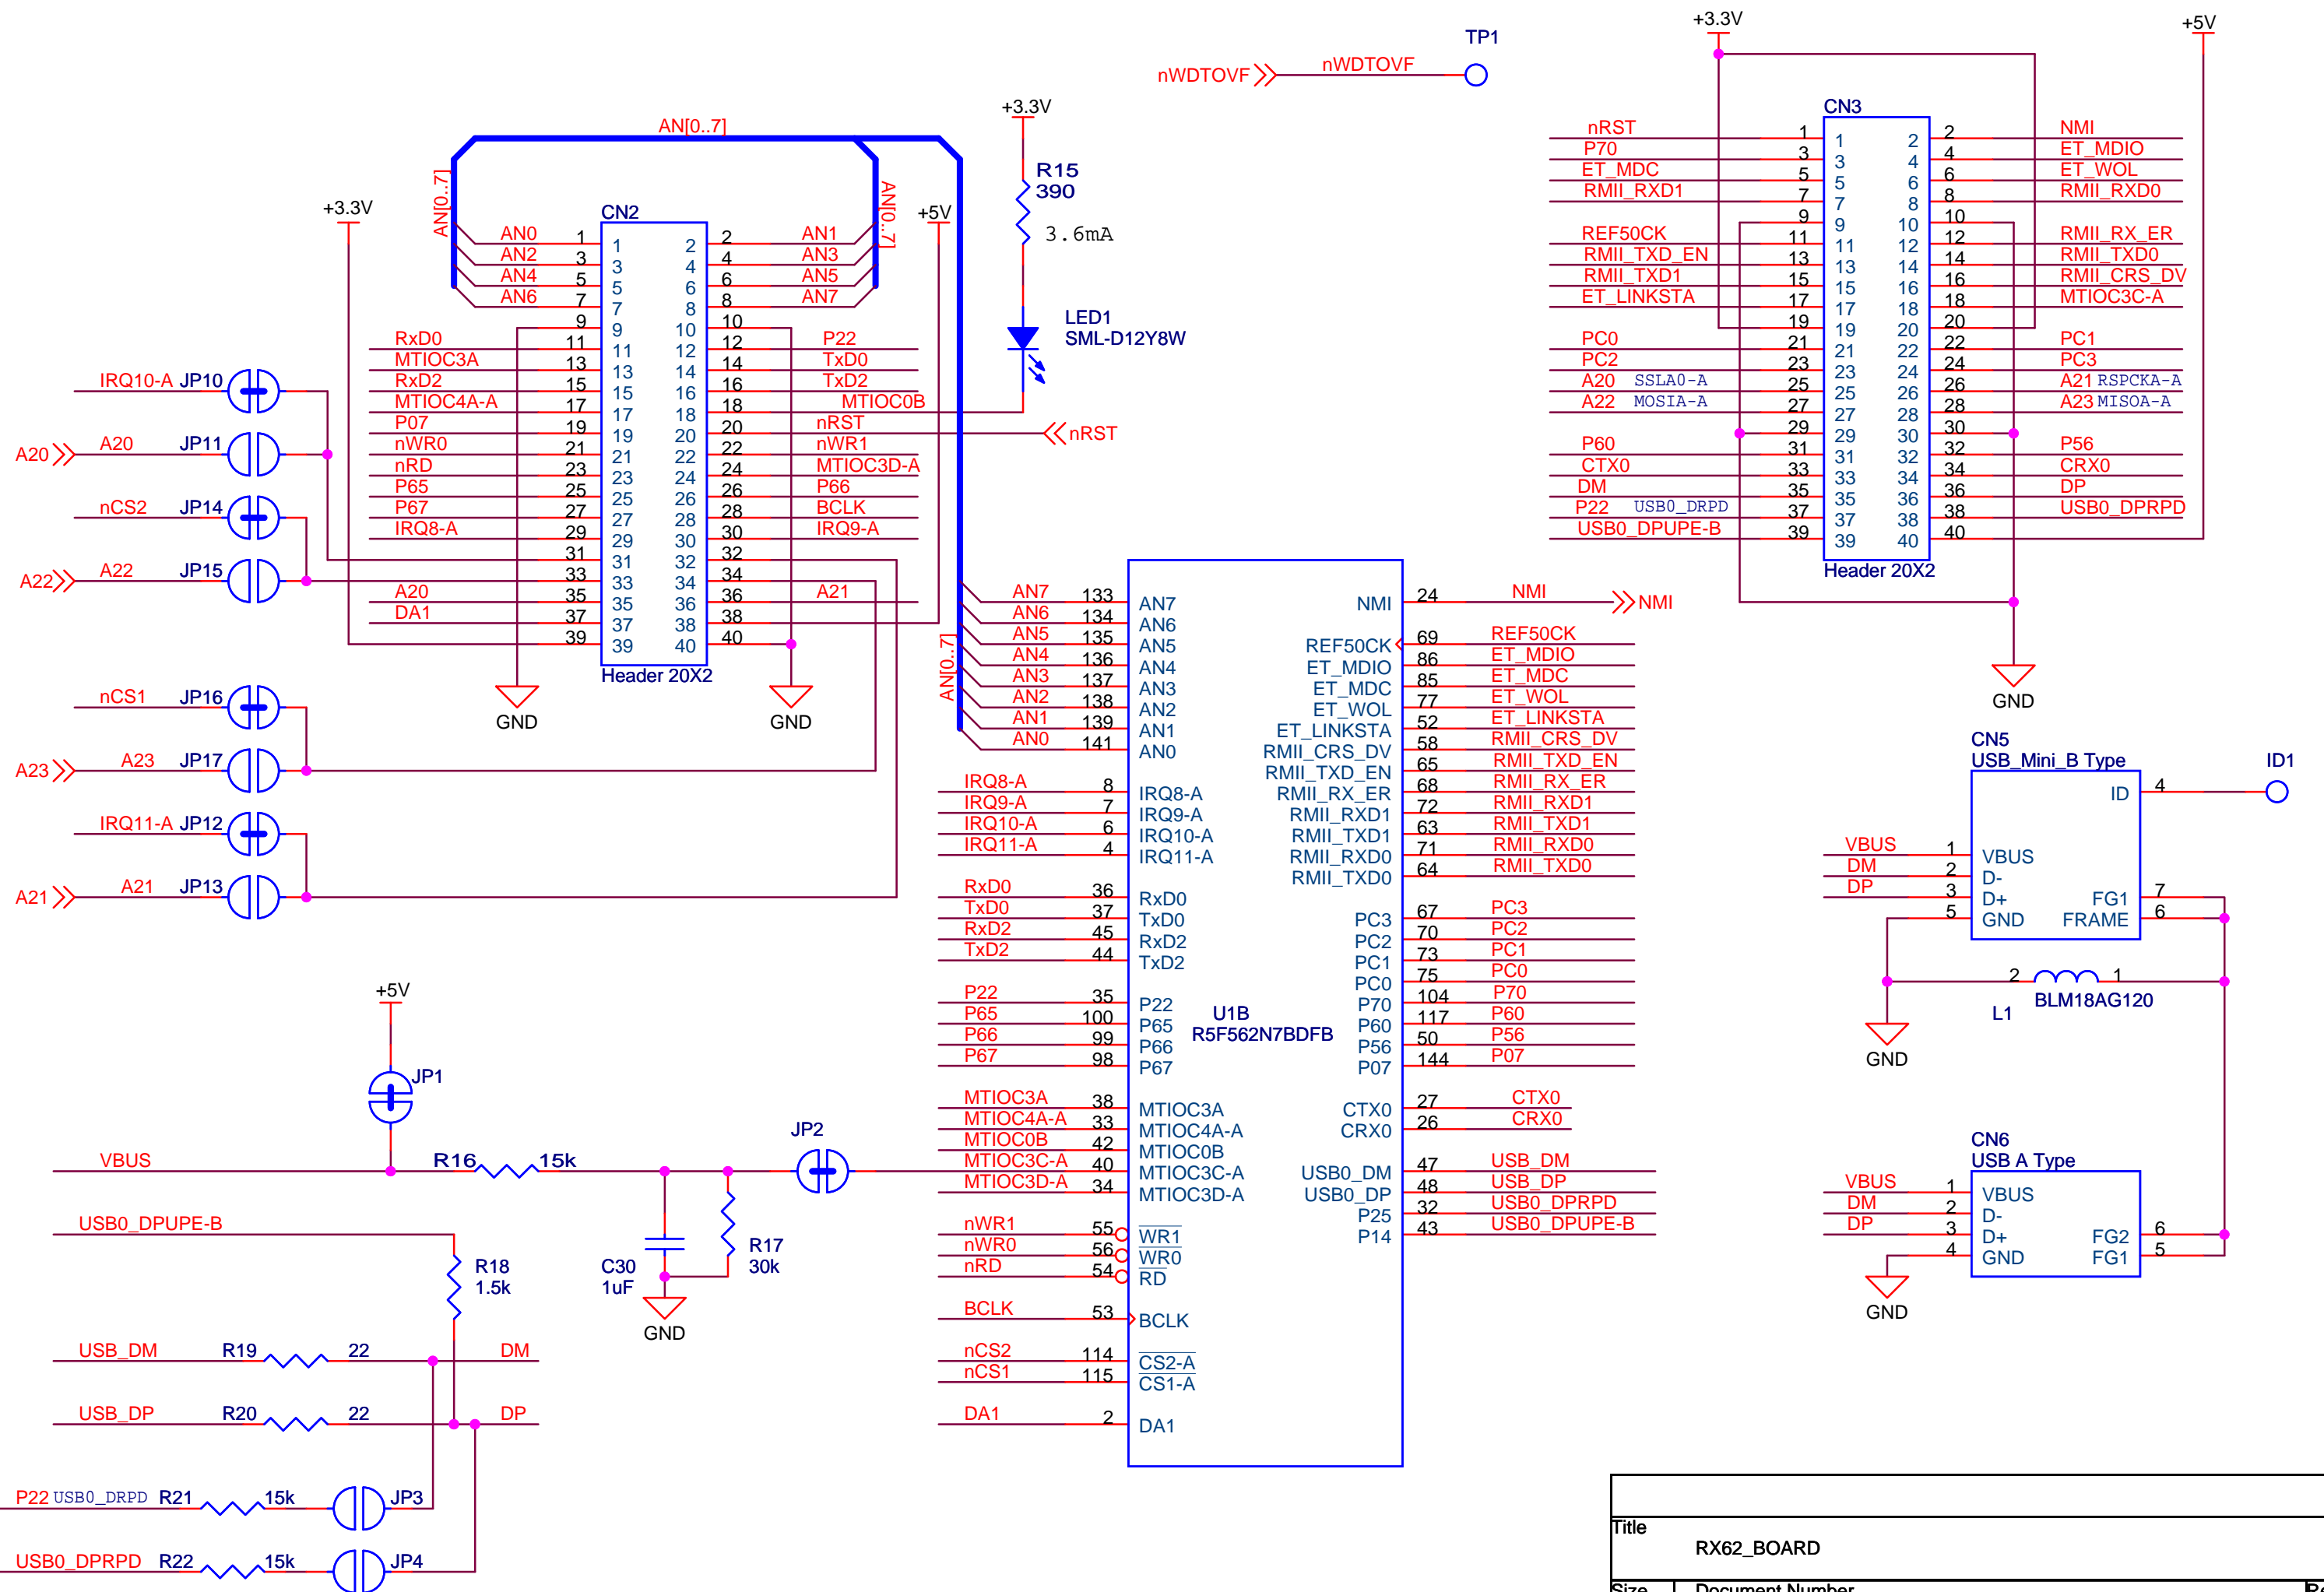

Title		
RX62_BOARD		
Size	Document Number	Rev
A4	<Doc>	0.1
Date:	Monday, January 17, 2011	Sheet 1 of 2

Title		
RX62_BOARD		
Size	Document Number	Rev
A4	<Doc>	0.1
Date:	Monday, January 17, 2011	Sheet 2 of 2