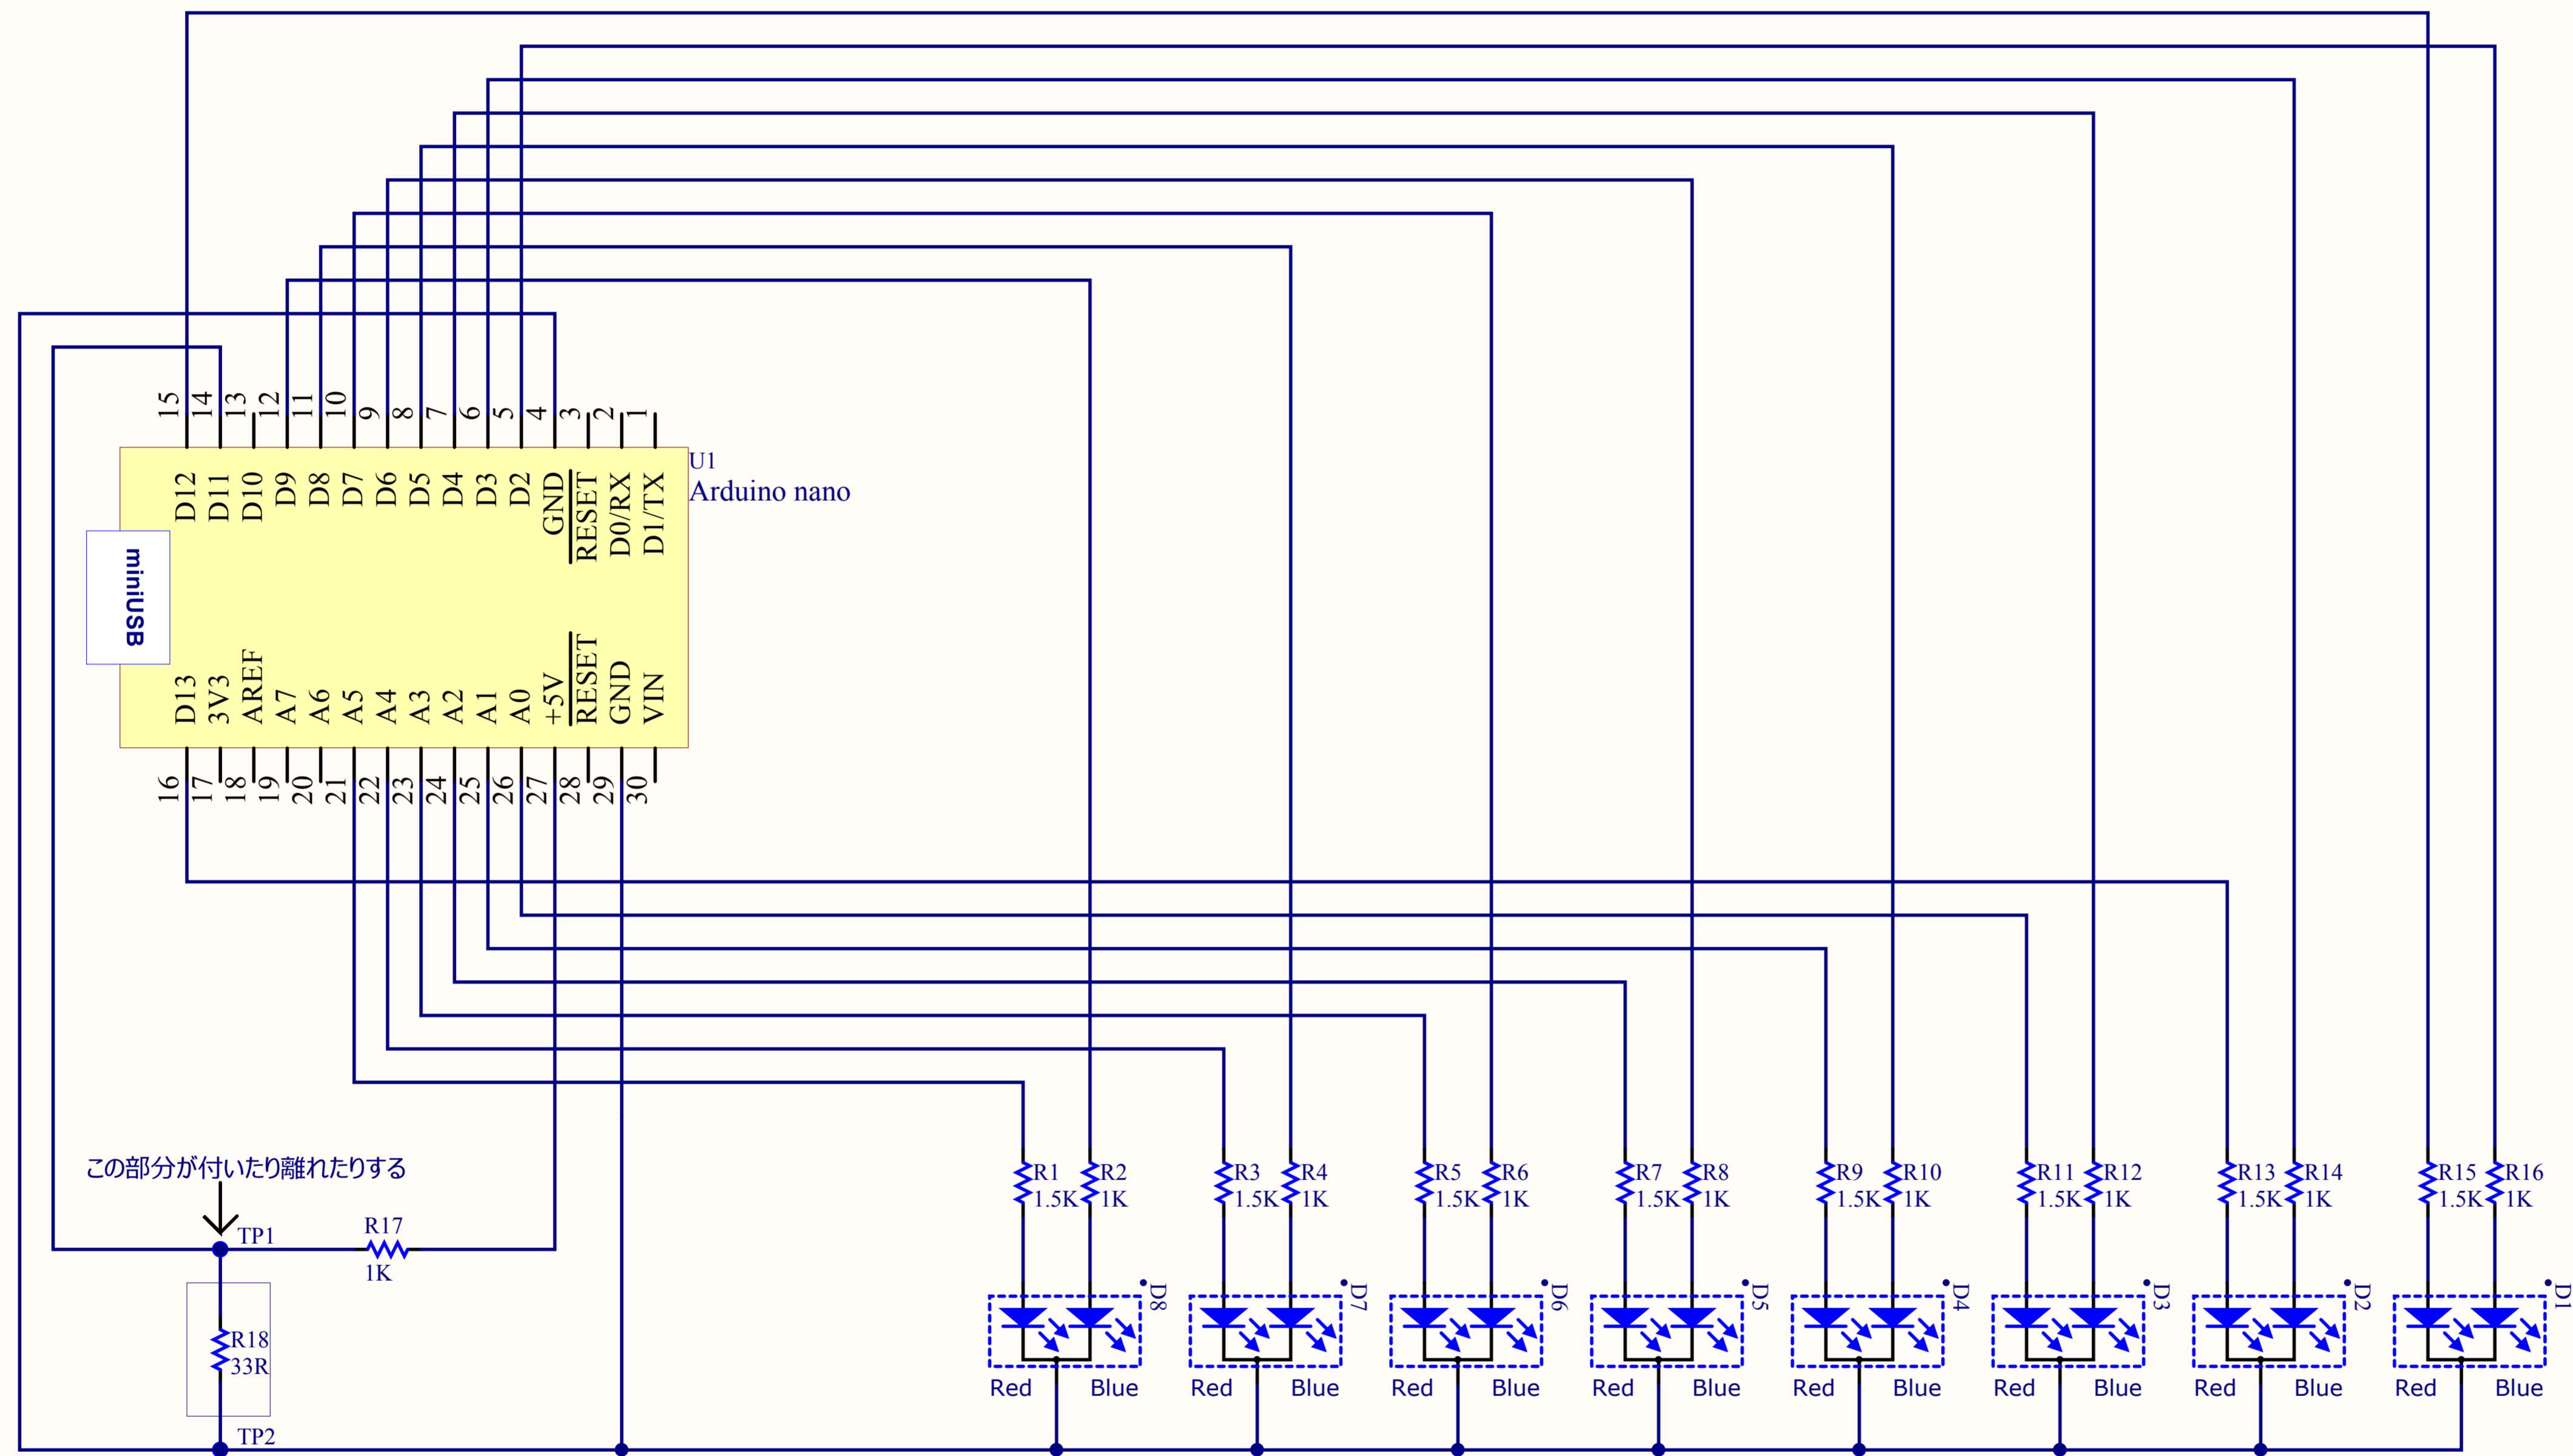

EJ-POVduino

Title			EJ-POVduino		
Size	Number		Revision		
A4					
Date:	2009/12/15		Sheet 1 of 1		
File:	G:\Sheet1.SchDoc		Drawn By:		